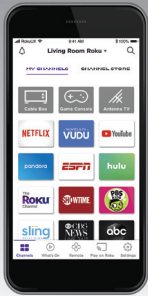

55R82 55" Class (54.64" Diagonal)

**4K HDR**  
HIGH DYNAMIC RANGE

Powerful Mobile App

Limitations apply for Roku Mobile App. Please see support.roku.com for device compatibility information.

Super simple remote

Actual remote includes pre-set channel buttons with channel logos.

\*A paid subscription or other payments may be required for some channels. Channel availability subject to change and varies by country. †Roku search is for movies and TV shows and does not work with all channels.

500,000+ Movies and TV episodes.

Thousands of Streaming Channels

The new High Dynamic Range 4K Hitachi Roku TV R82 Series delivers a truly extraordinary smart TV experience. With the Roku OS streaming experience built right in, you can stream just about anything. Choose free content, paid subscriptions or rent or buy-it's all on demand, and on your terms. Access 500,000+ paid or free movies and TV episodes, including blockbusters, broadcast, live sports, news, kids' programming and music, across channels like Netflix, Amazon Video, Hulu, Google Play, VUDU, and PBS KIDS.

Set-up is effortless, with a simple interface that makes navigation easy. A personalized Home screen makes it easy to access everything from one place - streaming channels, cable and satellite, Blu-ray™ players, gaming consoles are just one click away -- no more wading through inputs. Innovative features save you time and money, like unbiased search across top channels that shows you where content is free or cheapest to watch