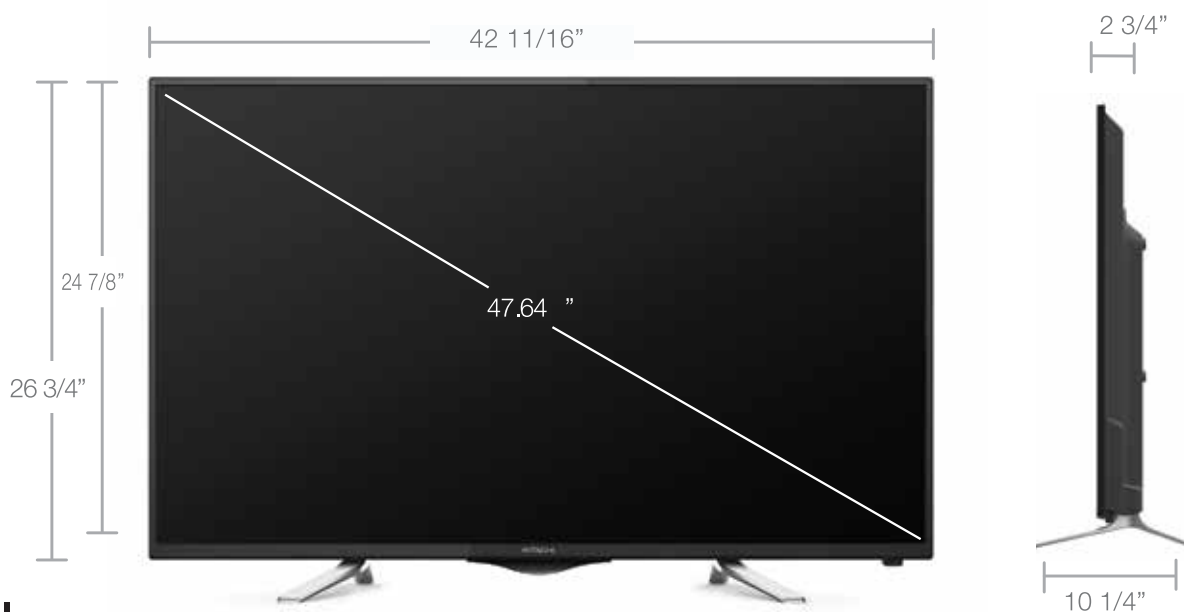

HIStyle
HIPerformance