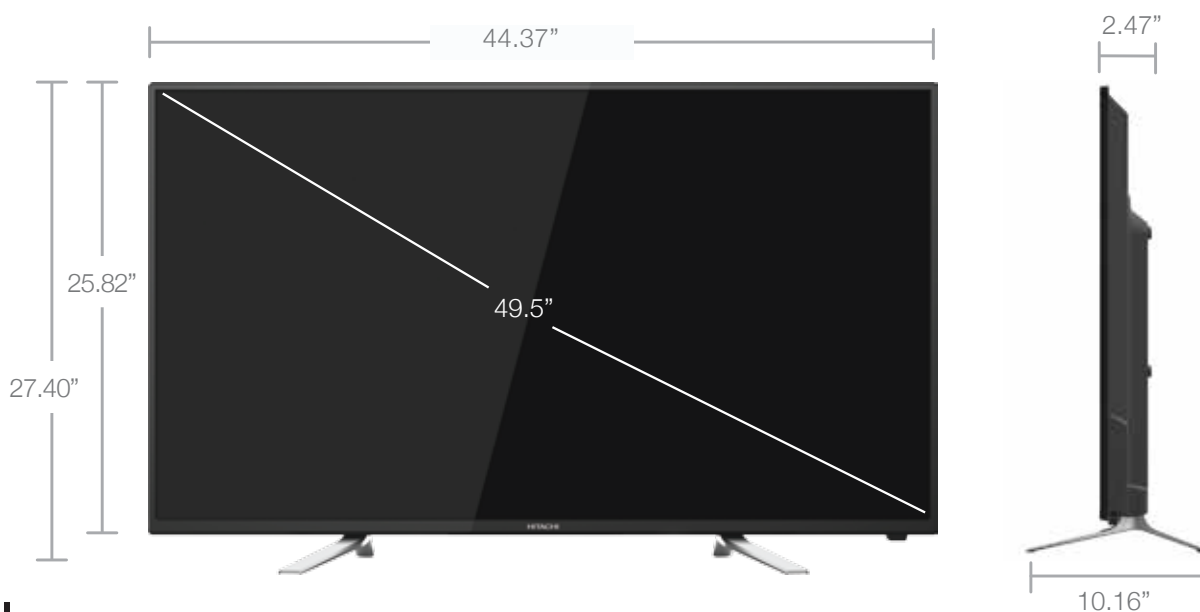

49C60

4K UltraHD Series Television

HITACHI
Inspire the Next

4K
ULTRA HD

4K UltraHD Series Television

The new Hitachi Series delivers a thrilling 4K UltraHD experience. The 4K PicturePerfect processor seamlessly up-scales any program to more than 8 million brilliant pixels. Experience your sports, movies and games in stunning detail and clarity. Three state-of-the-art HDMI® inputs capable of the fastest 4K 60fps signals and the latest content protection technology (HDCP v2.2) ensure compatibility with 4K programs. Experience incredible performance and design with the new 4K UltraHD Series by Hitachi.

HIStyle
HIPerformance

49C60

49" Class (48.50" Diagonal)

HITACHI
Inspire the Next

Technical Specifications

Design

Slim Bezel
Silver Stands

Picture

120 Backlight Frequency *
4K UltraHD (3840x2160p)
LED (Light Emitting Diode)
High Efficiency Liquid Crystal Display
PicturePerfect 4K Processor
Super-Clear Anti-Glare Screen
Multi-Point & Directional Scaler
Block Noise Reduction

Audio

10W + 10W Stereo
Perfect Volume
Surround Sound

Inputs/Outputs

(3) HDMI 2.0 w/HDCP 2.2
ARC available with HDMI 1
CEC available on all HDMI
(1) RF Antenna Input
(1) USB Input
(1) Digital Audio Output (Optical)
(1) Headphone (3.5mm stereo)
(1) Wideband Component Input
(1) Composite Video Input*
*Audio is shared with the Video Input