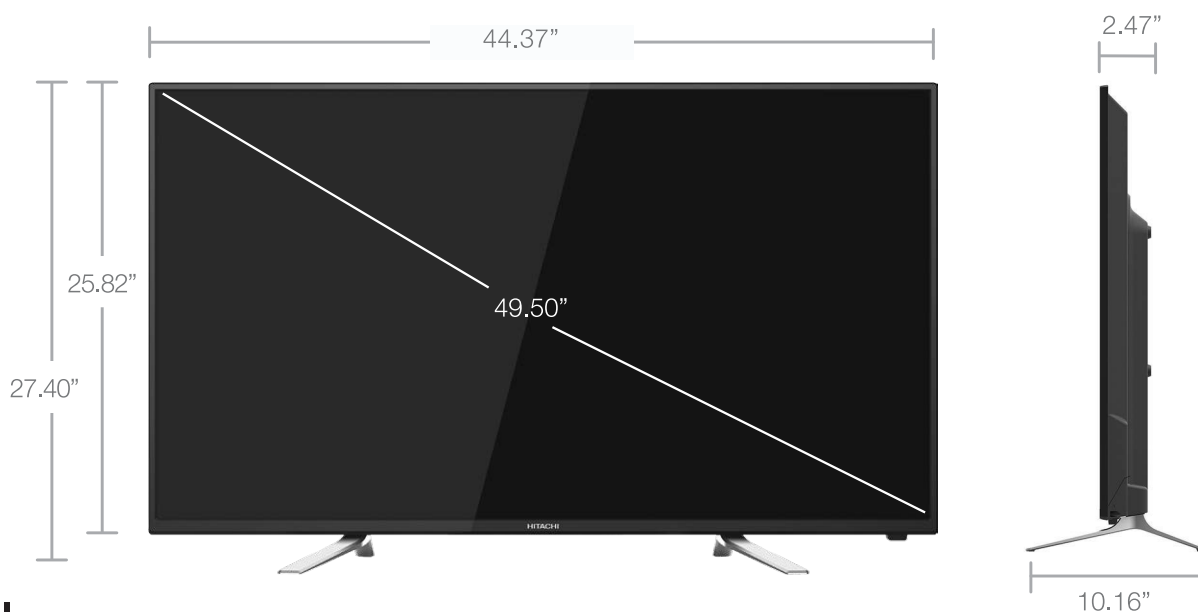

50C60

4K UltraHD Series Television

HITACHI
Inspire the Next

4K
ULTRA HD

4K UltraHD Series Television

The new Hitachi Series delivers a thrilling 4K UltraHD experience. The 4K PicturePerfect processor seamlessly up-scales any program to more than 8 million brilliant pixels. Experience your sports, movies and games in stunning detail and clarity. Three state-of-the-art HDMI® inputs capable of the fastest 4K 60fps signals and the latest content protection technology (HDCP v2.2) ensure compatibility with 4K programs. Experience incredible performance and design with the new 4K UltraHD Series by Hitachi.

HIStyle
HIPerformance

50C60

50" Class (49.50" Diagonal)

HITACHI
Inspire the Next

Technical Specifications

Design

Slim Bezel
Silver Stands

Picture

120 Backlight Frequency *
4K UltraHD (3840x2160p)
LED (Light Emitting Diode)
High Efficiency Liquid Crystal Display
PicturePerfect 4K Processor
Super-Clear Anti-Glare Screen
Multi-Point & Directional Scaler
Block Noise Reduction

	Carton Box	TV with Table Stand	TV without Table Stand
WIDTH	49.10"	44.37"	44.37"
HEIGHT	30.32"	27.40"	25.82"
DEPTH	5.51"	10.16"	2.47"
WEIGHT	30.42 lbs	24.03 lbs	22.92 lbs

• Model 50C60 UPC # 0-50585-12347-2
• VESA 400x200mm Mounting Point