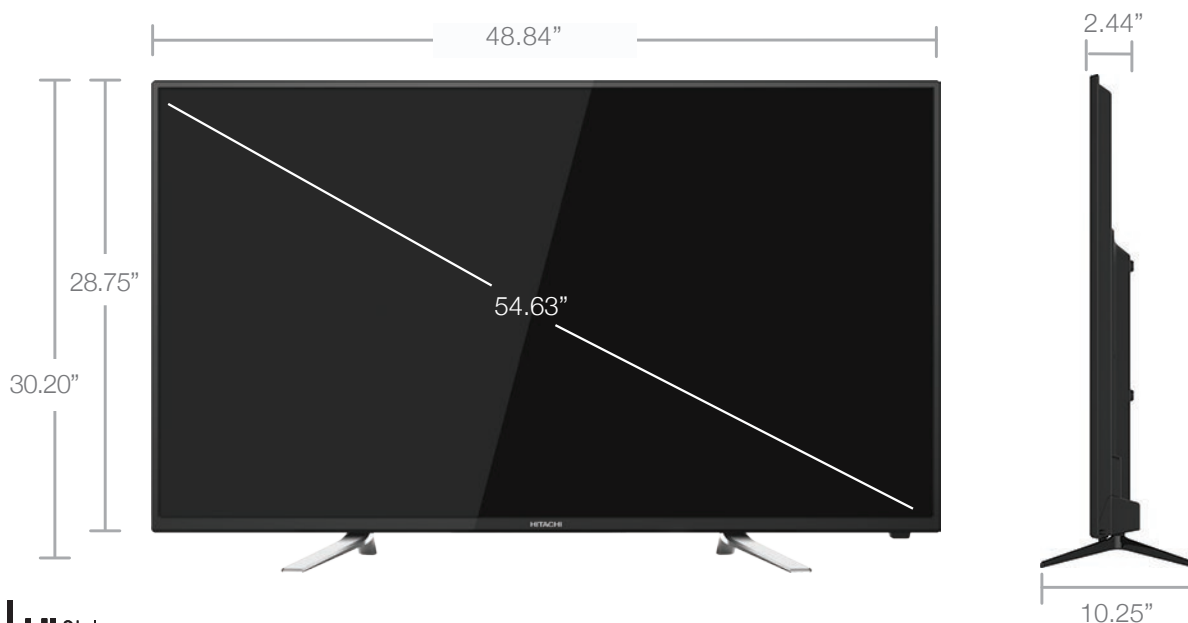

HLStyle
HLPerformance