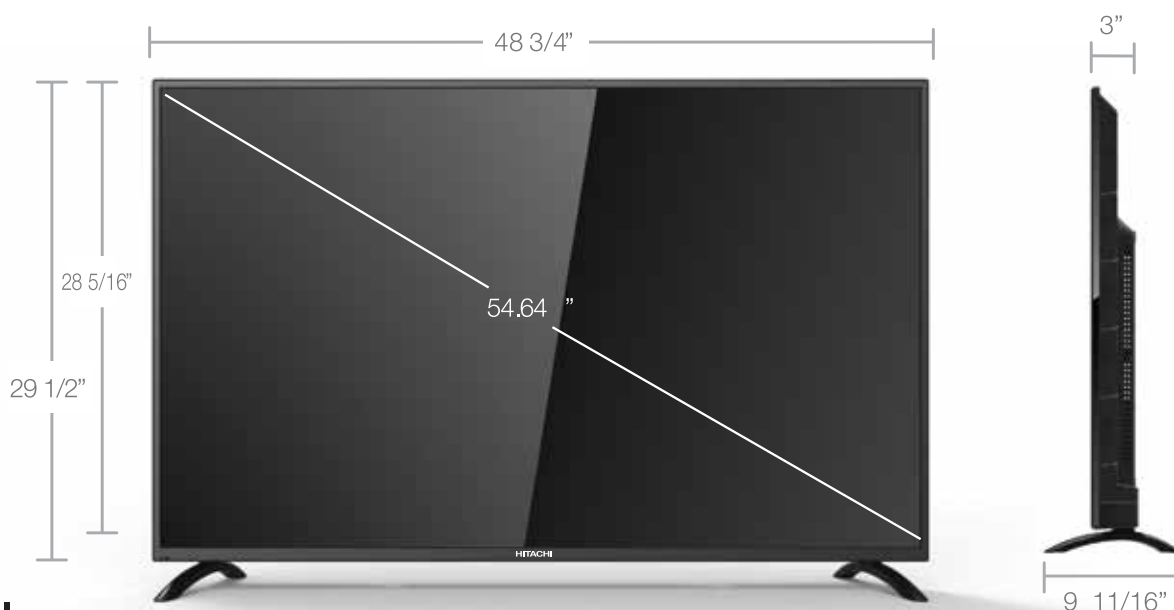

55L6

4K UltraHD L6 Series Television

HITACHI
Inspire the Next

4K
ULTRA HD

4K UltraHD L6 Series Television

The new Hitachi L6 Series delivers a thrilling 4K UltraHD experience. The 4K PicturePerfect processor seamlessly up-scales any program to more than 8 million brilliant pixels. Experience your sports, movies and games in stunning detail and clarity. Four state-of-the-art HDMI® inputs capable of the fastest 4K 60fps signals and the latest content protection technology (HDCP v2.2) ensure compatibility with 4K programs. Experience incredible performance and design with the new 4K UltraHD L6 Series by Hitachi.

HLStyle
HLPerformance

55 L6

55" Class (54.64" Diagonal)

HITACHI
Inspire the Next

Technical Specifications

Design

Slim Bezel
Black Arch Stand

Picture

120 Backlight Frequency *
4K UltraHD (3840x2160p)
LED (Light Emitting Diode)
High Efficiency Liquid Crystal Display
PicturePerfect 4K Processor
Super-Clear Anti-Glare Screen
Multi-Point & Directional Scaler
Block Noise Reduction

	Carton Box	TV with Table Stand	TV without Table Stand
WIDTH	53.35"	48.82"	48.82"
HEIGHT	33.82"	29.53"	28.30"
DEPTH	8.27"	9.70"	3.01"
WEIGHT	48.51 lbs	33.08 lbs	30.87 lbs

- Model 55H6 UPC #: 0-50585-12328-1
- VESA 600x400mm Mounting Point