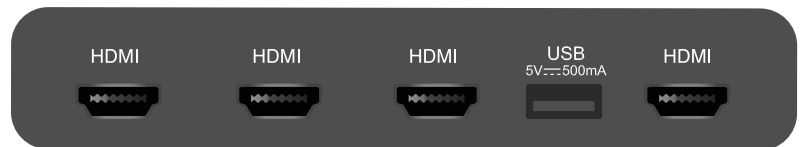

Sleep Timer

Equalizer

MHL available with HDMI

JPEG Photo Viewer, Slideshow

Audio Out (3.5mm stereo)

HLStyle
HLPerformance