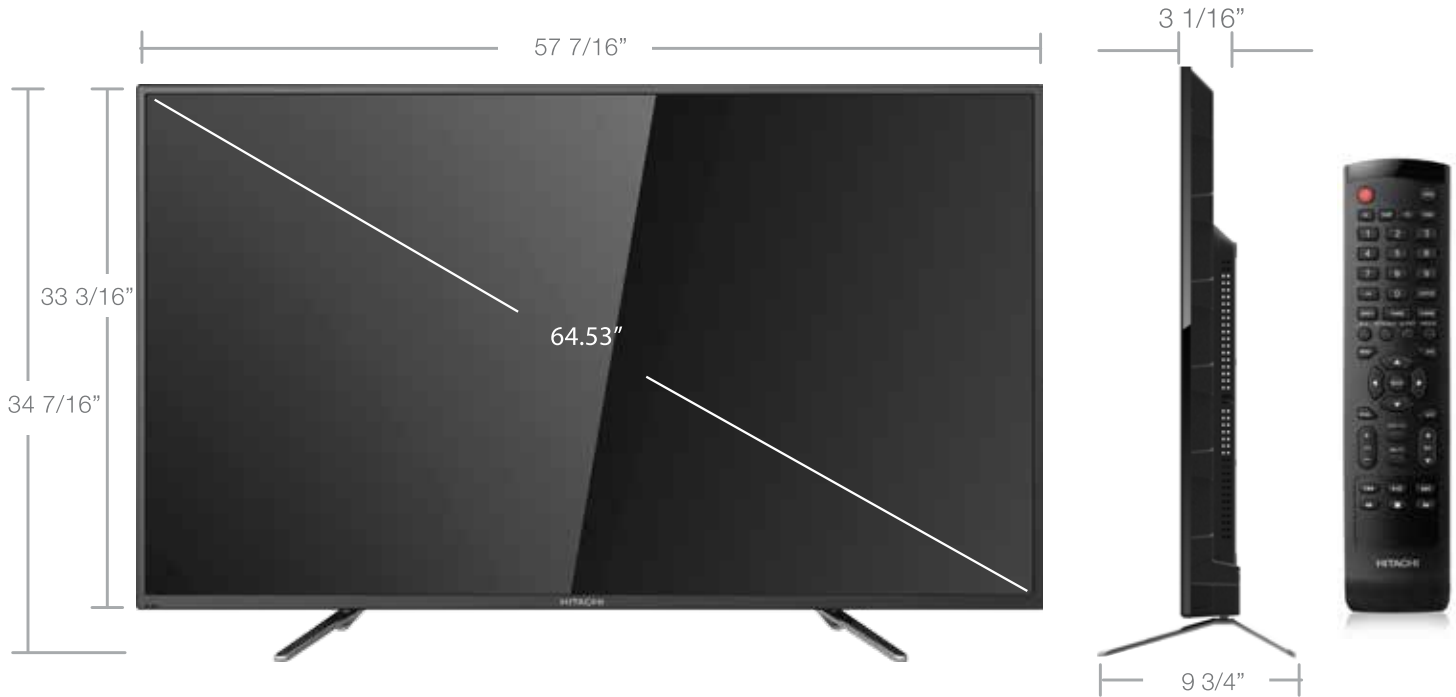

HI. | **HI.Style**
HI.Performance

2160p Perfected

Long Life LED Backlight

Backlight Frequency*

High-Speed Processor

JPEG Photo Viewer, Slideshow

Equalizer

4K@60fps v2.0
HDCP v2.2

HDMI with MHL

Reduces Reflections

Component Input

Sleep Timer

Power Saving

All specifications, features and dimensions are subject to change without notice. Refer to www.hitachi.us/tv for updates or more information. All trademarks are the property of their respective owners.
© 2016 Hitachi America, Ltd. 2420 Fenton Street Suite 200 Chula Vista, CA 91914 - www.hitachi.us/tv or 800.HITACHI (800.448.2244)