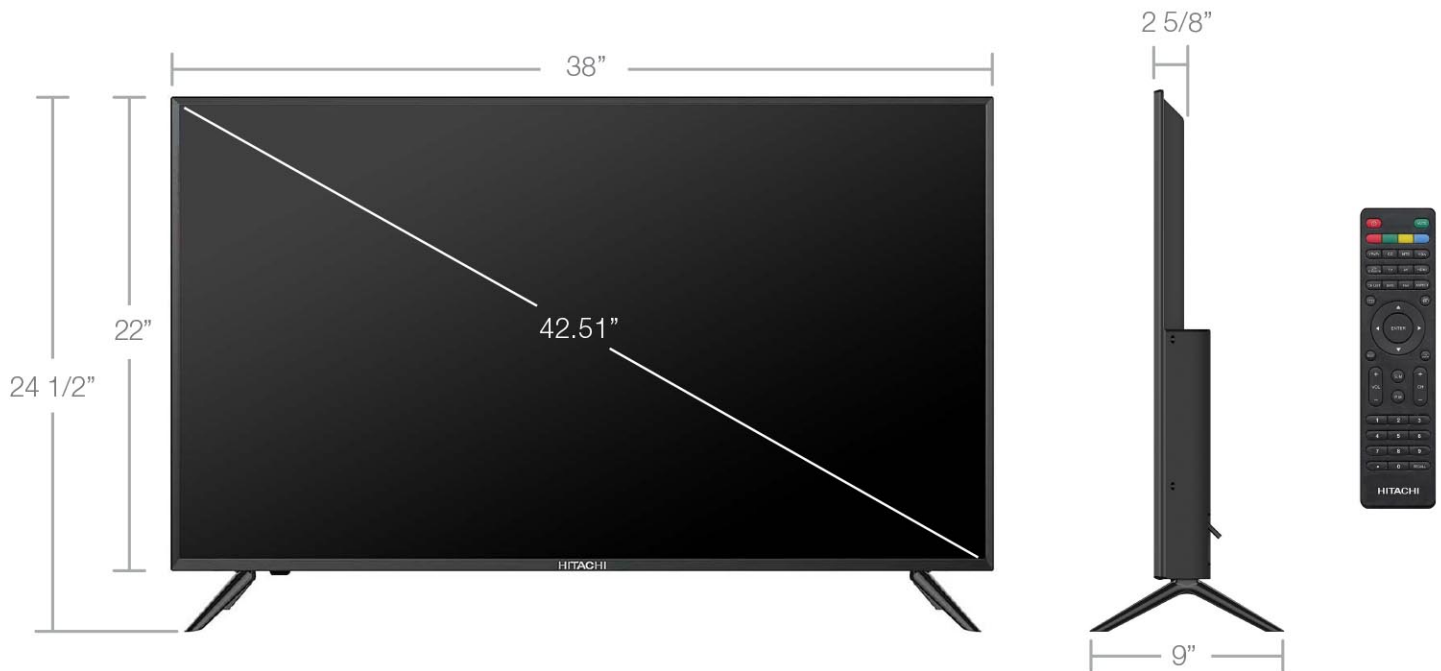

43C31

43" Class (42.51" Diagonal)

HITACHI
Inspire the Next

Hitachi's new Alpha Series delivers a tremendous viewing experience at an affordable price. With a beautiful gloss black bezel, FullHD 1080p resolution and a high efficiency LED backlight, the Alpha Series gives you all the features you expect from Hitachi at prices that respond to today's demand for luxury and value.

43C31

43" Class (42.51" Diagonal)

HITACHI
Inspire the Next

Technical Specifications

Design

Piano Black
LED (Light Emitting Diode)
Liquid Crystal Display HDTV
Stand Type: Fixed

Picture

1080p Perfected (1920 x 1080)
Super-Clear Anti-Glare Screen
High Efficiency Liquid Crystal Display
Clear Motion Fast Response Time
Long Life LED (Direct)
Automatic Film Processing
3DMA De-Interlacing
3 Color Temperatures
5 Picture Modes

Audio

8W + 8W
Perfect Volume
Surround Sound

Inputs/Outputs

(3) HDMI® with CEC
(ARC available with HDMI 2)
(1) Wideband Component Input
(1) Composite Video Input *
(1) RF Antenna Input
(1) USB Input
(1) Digital Audio Output (Optical)
(1) Headphones (3.5mm Stereo)
(1) PC Input*