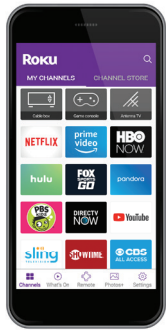

43RZ5 43" Class (42.51" Diagonal)

LED | 1080p

Powerful Mobile App

Super simple remote

Limitations apply for Roku Mobile App. Please see support.roku.com for device compatibility information.

Actual remote includes pre-set channel buttons with channel logos.

500,000+ Movies and TV episodes.

Thousands of Streaming Channels

The Hitachi Roku TV delivers a truly extraordinary smart TV experience. With the Roku OS streaming experience built right in, you can stream just about anything. Choose free content, paid subscriptions or rent or buy-it's all on demand, and on your terms. Access 500,000+ paid or free movies and TV episodes, including blockbusters, broadcast, live sports, news, kids' programming and music, across channels like Netflix, Amazon Prime Video, Hulu, Google Play, VUDU, and PBS KIDS.