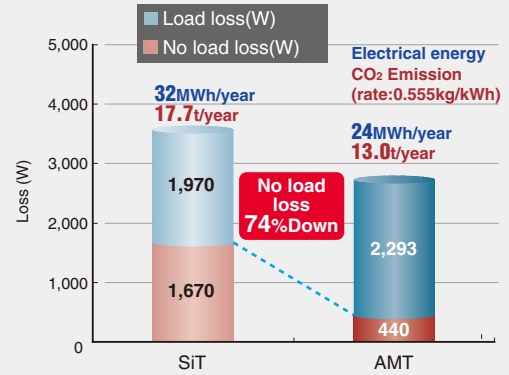

HITACHI
Inspire the Next

HITACHI
AMORPHOUS TRANSFORMERS

Molded Type

Item		SiT	AMT
Dimension (mm)	X	1,395(100)	1,430(96)
	Y	700(100)	800(114)
	Z	1,490(100)	1,605(108)
Mass (kg)		2,400(100)	3,050(120)

3P 1000kVA 6kV/210V 60Hz

Item		SiT	AMT
100 % Loaded Loss (W)	No-Load Loss	1,670(100)	440(26)
	Load Loss	7,880(100)	9,170(116)
	Total Loss	9,550(100)	9,610(101)
50% Loaded Total Loss (W)		3,640(100)	2,733(75)

Characteristic Table

Molded Type

Phase	Core Type	Voltage (V)	Frequency (Hz)	Capacity (kVA)	No Load Loss (W)	Load Loss (W)	Efficiency (%)	50% Loaded Total Loss (W)
3P	Amorphous Steel	6.6kV/210	50Hz	100	100	1,750	98.40	498
				500	270	5,360	98.88	1,128
				1,000	460	8,970	99.06	2,703
			60Hz	100	95	1,800	98.14	383
				500	240	5,450	98.87	1,112
				1,000	440	9,170	99.04	2,733
3P	Silicon Steel	6.6kV/210	50Hz	100	288	1,875	97.88	588
				500	888	4,521	98.92	1,611
				1,000	1,640	7,880	99.05	3,610
			60Hz	100	300	1,875	97.87	600
				500	939	4,522	98.91	1,663
				1,000	1,670	7,880	99.05	3,640