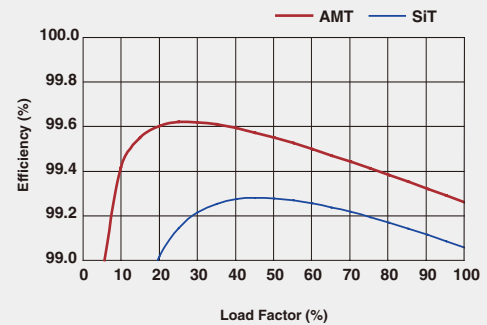

Item		SiT	AMT
100 % Loaded Loss (W)	No-Load Loss	1,670(100)	440(26)
	Load Loss	7,880(100)	9,170(116)
	Total Loss	9,550(100)	9,610(101)
50% Loaded Total Loss (W)		3,640(100)	2,733(75)

Characteristic Table

Molded Type

Phase	Core Type	Voltage (V)	Frequency (Hz)	Capacity (kVA)	No Load Loss (W)	Load Loss (W)	Efficiency (%)	50% Loaded Total Loss (W)
3P	Amorphous Steel	6.6kV/210	50Hz	100	100	1,750	98.40	498
				500	270	5,360	98.88	1,128
				1,000	460	8,970	99.06	2,703
			60Hz	100	95	1,800	98.14	383
				500	240	5,450	98.87	1,112
				1,000	440	9,170	99.04	2,733
3P	Silicon Steel	6.6kV/210	50Hz	100	288	1,875	97.88	588
				500	888	4,521	98.92	1,611
				1,000	1,640	7,880	99.05	3,610
			60Hz	100	300	1,875	97.87	600
				500	939	4,522	98.91	1,663
				1,000	1,670	7,880	99.05	3,640