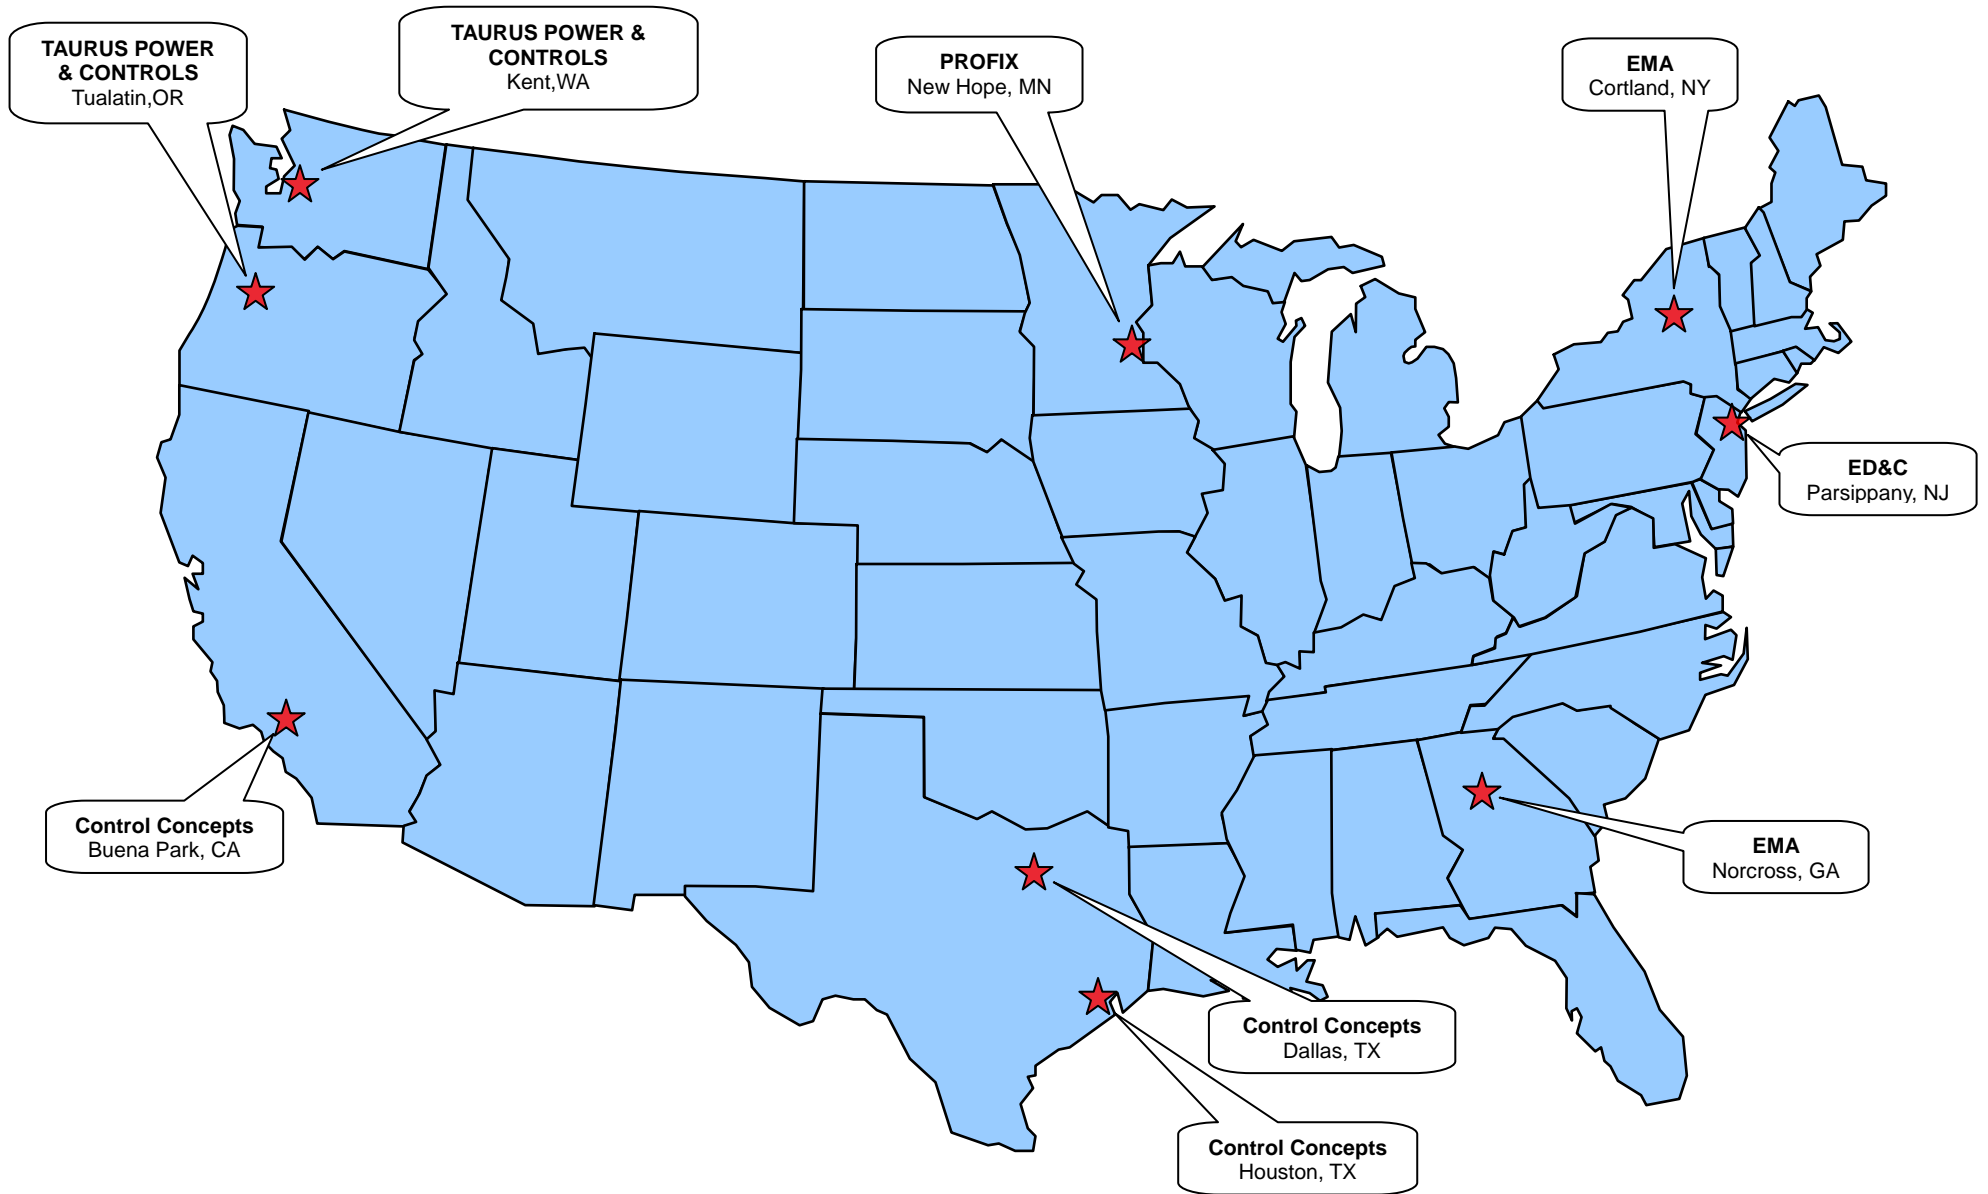

US AUTHORIZED SERVICE CENTER LOCATIONS