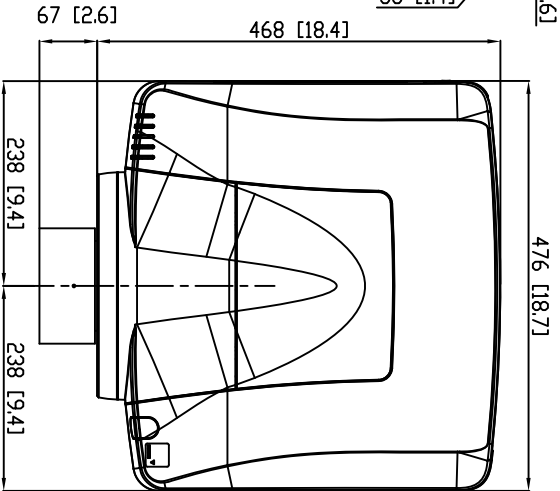

Lens center changes depending upon lens shift settings (shown center position).

Weight: Up to 44 lbs (20kg) with lens