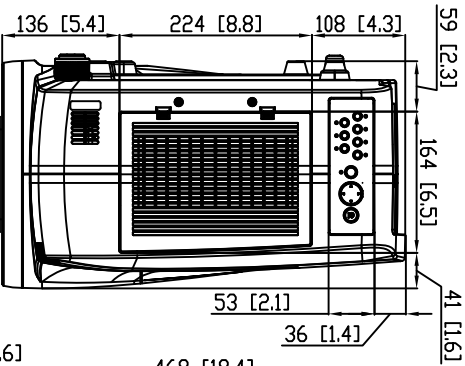

Lens center changes depending upon lens shift settings (shown center position).

Weight: Up to 44 lbs (20kg) with lens