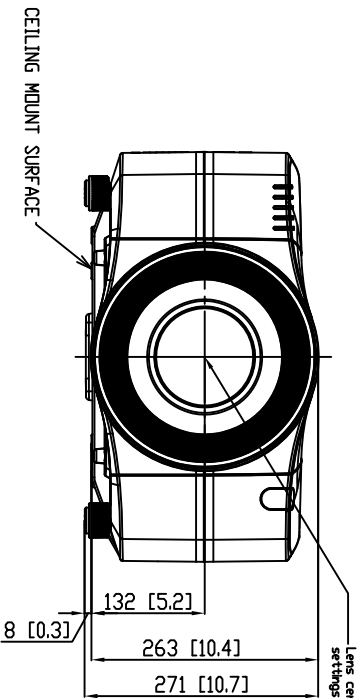

Lens center changes depending upon lens shift settings (shown center position).

Weight: Up to 44 lbs (20kg) with lens