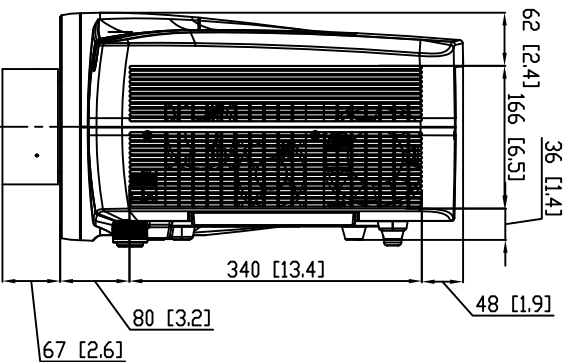

Lens center changes depending upon lens shift settings (shown center position).

Weight: Up to 44 lbs (20kg) with lens