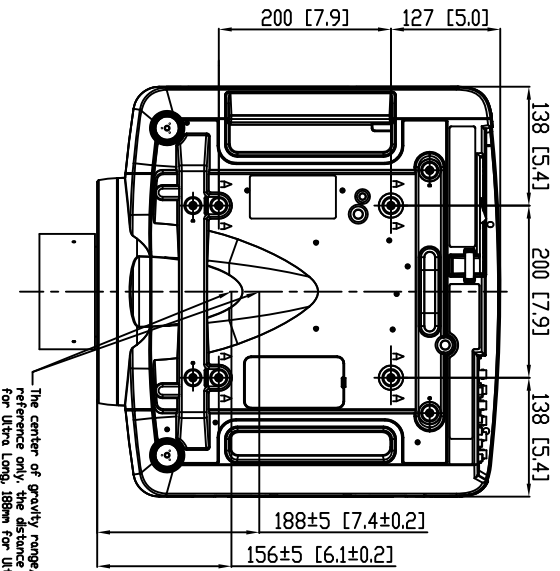

HITACHI CP-SX12000 Series

CP-SX12000 UNIT [m [Inches]]

The center of gravity range, reference only, the distance 156mm for Ultra Long, 188mm for Ultra Short throw lens.