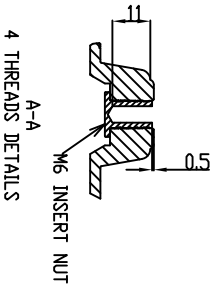

Lens center changes depending upon lens shift settings (shown center position).

Weight: Up to 44 lbs (20kg) with lens