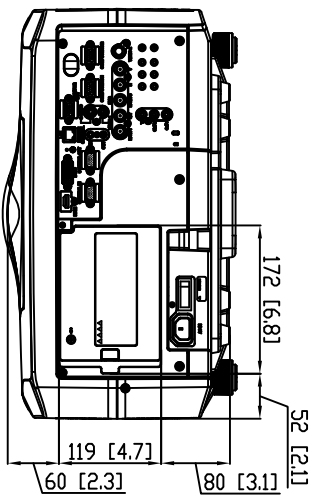

HITACHI CP-SX12000 Series

CP-SX12000 UNIT [m [Inches]]

The center of gravity range, reference only, the distance 156mm for Ultra Long, 188mm for Ultra Short throw lens.