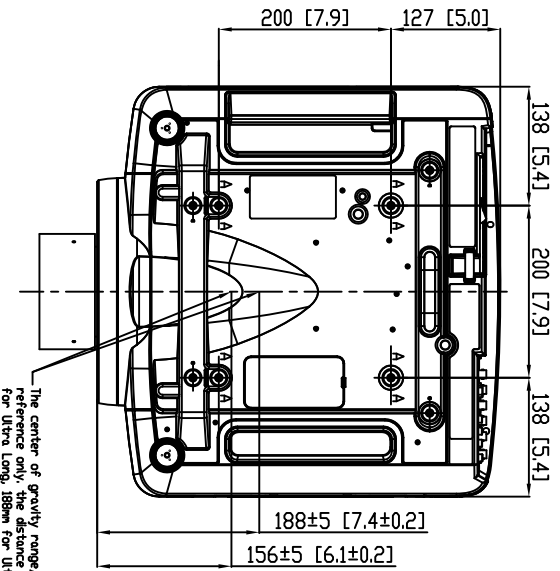

HITACHI CP-WX11000 Series

CP-WX11000 UNIT:m[Inches]

The center of gravity range, reference only, the distance 156mm for Ultra Long, 188mm for Ultra Short throw lens.