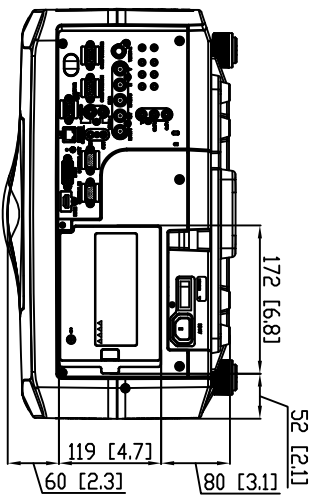

HITACHI CP-WX11000 Series

CP-WX11000 UNIT:m[Inches]

The center of gravity range, reference only, the distance 156mm for Ultra Long, 188mm for Ultra Short throw lens.