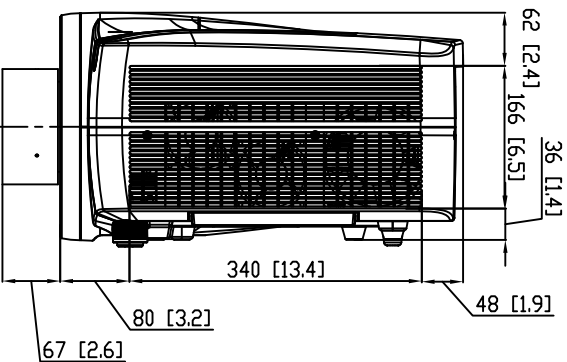

Lens center changes depending upon lens shift settings (shown center position).

Weight: Up to 44 lbs (20kg) with lens