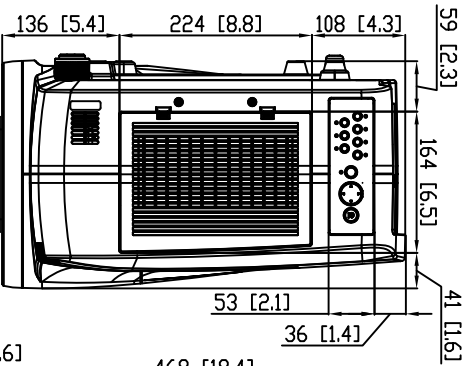

Lens center changes depending upon lens shift settings (shown center position).

Weight: Up to 44 lbs (20kg) with lens