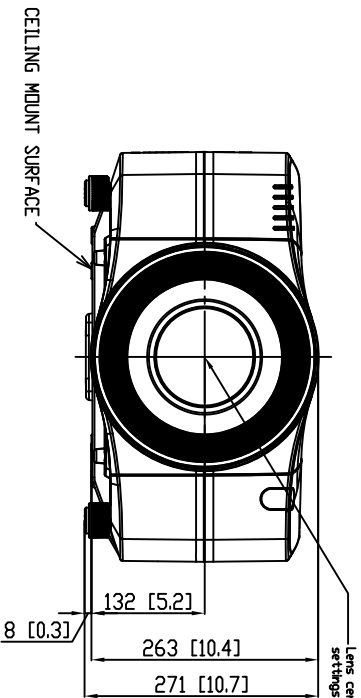

Lens center changes depending upon lens shift settings (shown center position).

Weight: Up to 44 lbs (20kg) with lens