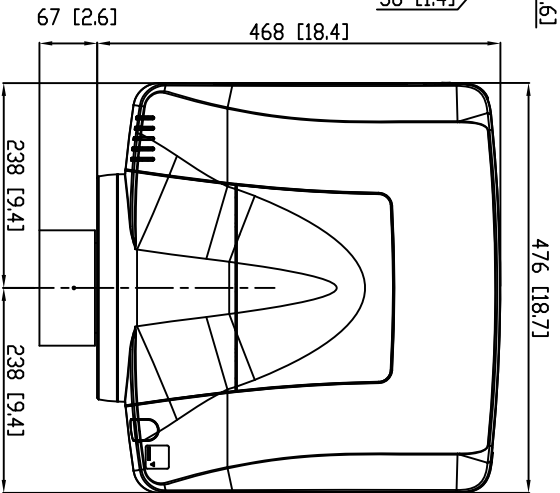

Lens center changes depending upon lens shift settings (shown center position).

Weight: Up to 44 lbs (20kg) with lens