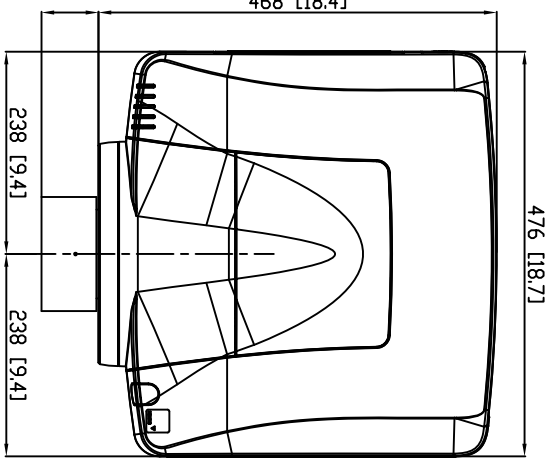

HITACHI CP-X10000 Series

CP-X10000 UNIT [mm [Inches]]

The center of gravity range, reference only, the distance 156mm for Ultra Long, 188mm for Ultra Short throw lens.

Lens center changes depending upon lens shift settings (Shown center position).

Weight: Up to 44 lbs (20kg) with lens