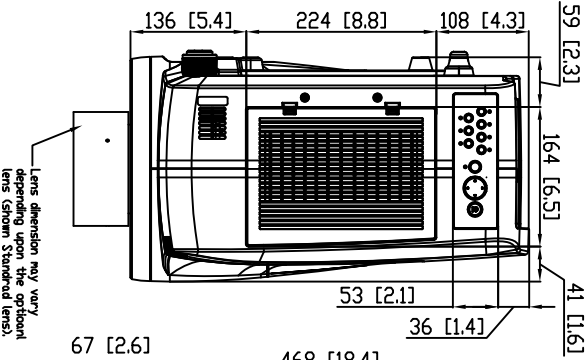

HITACHI CP-X10000 Series

CP-X10000 UNIT [mm [Inches]]

The center of gravity range, reference only, the distance 156mm for Ultra Long, 188mm for Ultra Short throw lens.

Lens center changes depending upon lens shift settings (Shown center position).

Weight: Up to 44 lbs (20kg) with lens