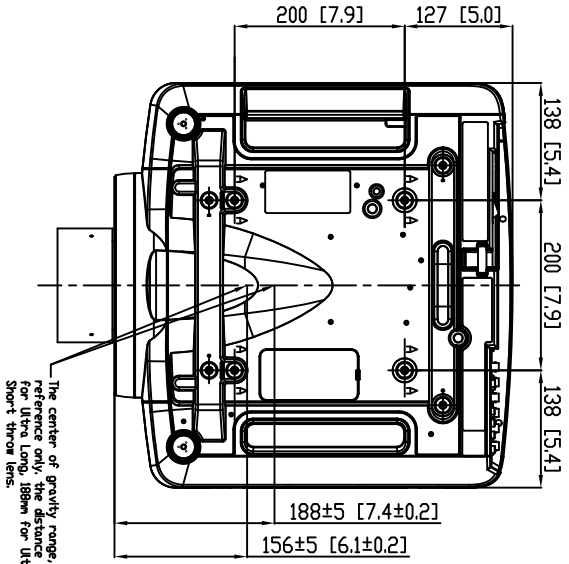

HITACHI CP-X10000 Series

CP-X10000 UNIT [mm [Inches]]

The center of gravity range, reference only, the distance 156mm for Ultra Long, 188mm for Ultra Short throw lens.

Lens center changes depending upon lens shift settings (Shown center position).

Weight: Up to 44 lbs (20kg) with lens