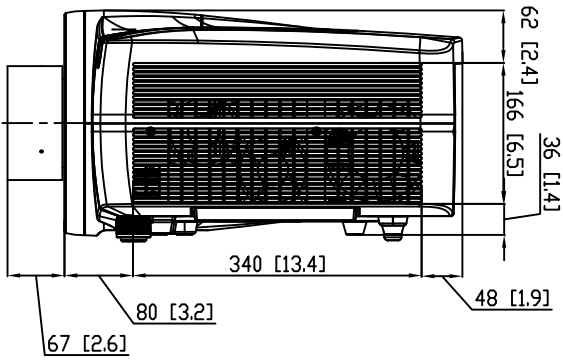

HITACHI CP-X10000 Series

CP-X10000 UNIT [mm [Inches]]

The center of gravity range, reference only, the distance 156mm for Ultra Long, 188mm for Ultra Short throw lens.

Lens center changes depending upon lens shift settings (Shown center position).

Weight: Up to 44 lbs (20kg) with lens