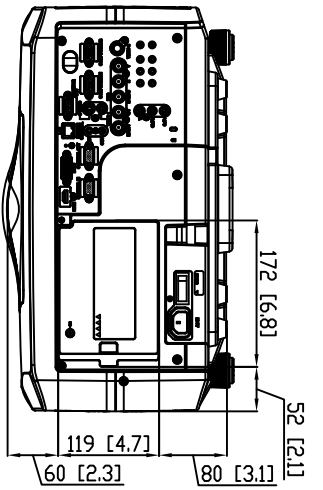

HITACHI CP-X10000 Series

CP-X10000 UNIT [mm [Inches]]

The center of gravity range, reference only, the distance 156mm for Ultra Long, 188mm for Ultra Short throw lens.

Lens center changes depending upon lens shift settings (Shown center position).

Weight: Up to 44 lbs (20kg) with lens