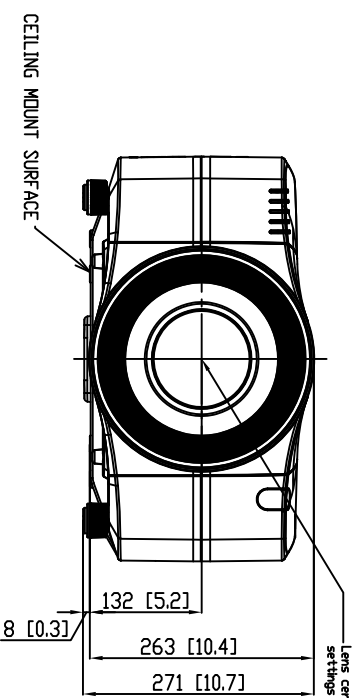

HITACHI CP-X10000 Series

CP-X10000 UNIT [mm [Inches]]

The center of gravity range, reference only, the distance 156mm for Ultra Long, 188mm for Ultra Short throw lens.

Lens center changes depending upon lens shift settings (Shown center position).

Weight: Up to 44 lbs (20kg) with lens