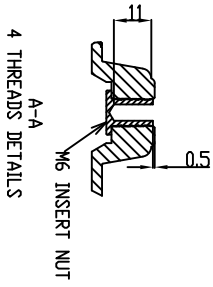

HITACHI CP-X10000 Series

CP-X10000 UNIT [mm [Inches]]

The center of gravity range, reference only, the distance 156mm for Ultra Long, 188mm for Ultra Short throw lens.

Lens center changes depending upon lens shift settings (Shown center position).

Weight: Up to 44 lbs (20kg) with lens