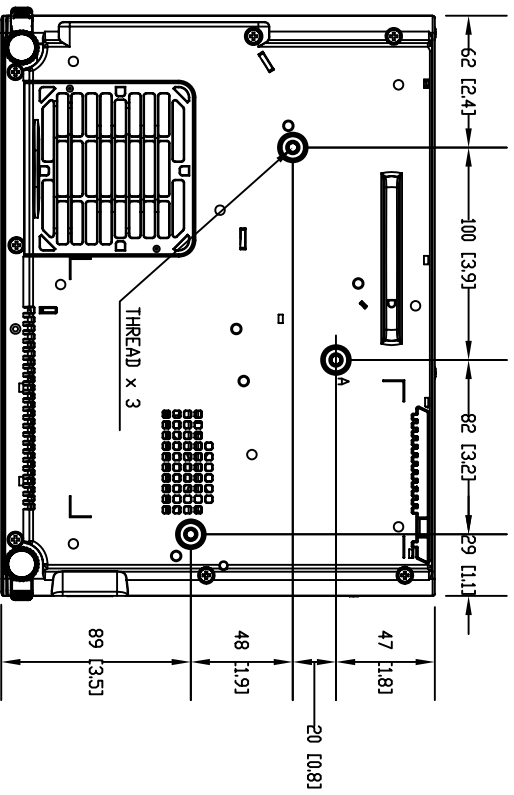

# HITACHI CP-X253 Series

## CP-X253 UNIT [mm [Inches]]

Screen size (4:3 Diagonal) inch	Image height (b) inch (cm)	Throw distance (a) inch (m)	
		Min	Max
30"	18" (46)	30" (0.8)	36" (0.9)
40"	24" (61)	40" (1.0)	48" (1.2)
50"	30" (76)	50" (1.3)	61" (1.5)
60"	36" (91)	61" (1.5)	73" (1.9)
70"	42" (107)	71" (1.8)	85" (2.2)
80"	48" (122)	81" (2.1)	97" (2.5)
90"	54" (137)	91" (2.3)	110" (2.8)
100"	60" (152)	102" (2.6)	122" (3.1)
120"	72" (183)	122" (3.1)	147" (3.7)
150"	90" (229)	153" (3.9)	183" (4.7)
200"	120" (305)	204" (5.2)	245" (6.2)
250"	150" (381)	255" (6.5)	306" (7.8)
300"	180" (457)	306" (7.8)	368" (9.3)