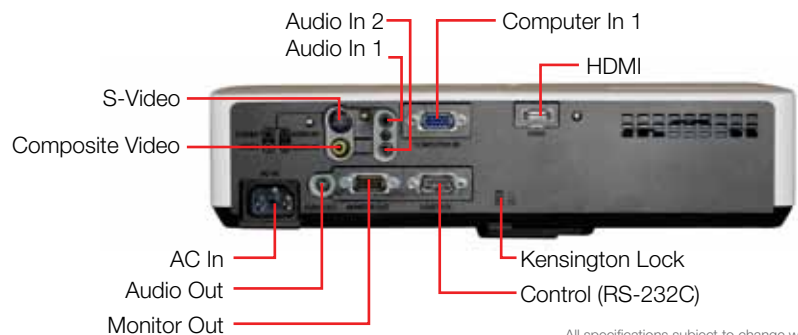

All specifications subject to change without notice.
3LCD and the 3LCD logo are registered trademarks of the Seiko Epson Corporation.
©2010 Hitachi America, Ltd. All Rights Reserved.