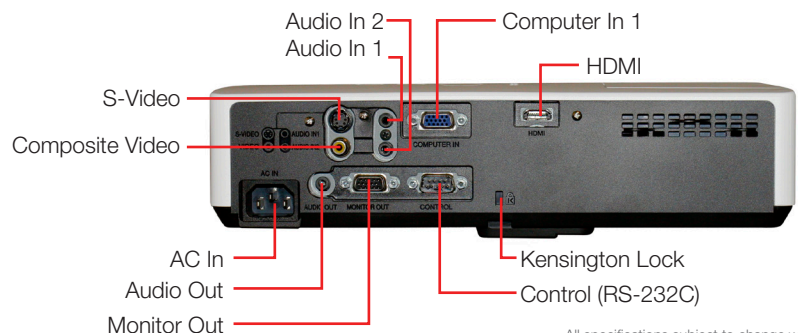

All specifications subject to change without notice.
3LCD and the 3LCD logo are registered trademarks of the Seiko Epson Corporation.
©2010 Hitachi America, Ltd. All Rights Reserved.