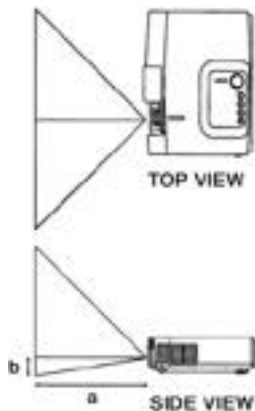

## Input / Output Terminals

Video signal input terminals	S-VIDEO	Min DIN 4-pin terminal x 1
	VIDEO	RCA jack terminal x 1
RGB input signal terminals	RGB	D-sub 15-pin shrink terminal x 1
	AUDIO	Mini jack x 1
Control terminals		D-sub 15-pin shrink terminal x 1

## Dimensions

( W x H x D )	10.9" x 2.4" x 8.3"
Weight	5 lbs.

## Supplied Accessories

Remote control, Batteries, Power cord ( U.S., UK, Euro ), Video / audio cable, MAC adaptor, RGB cable, Multiple language operator's manual and Carry case

a: Distance from the LCD projector to the screen  
The projection distance shown in the table below are for full size ( 800 X 600 dots )