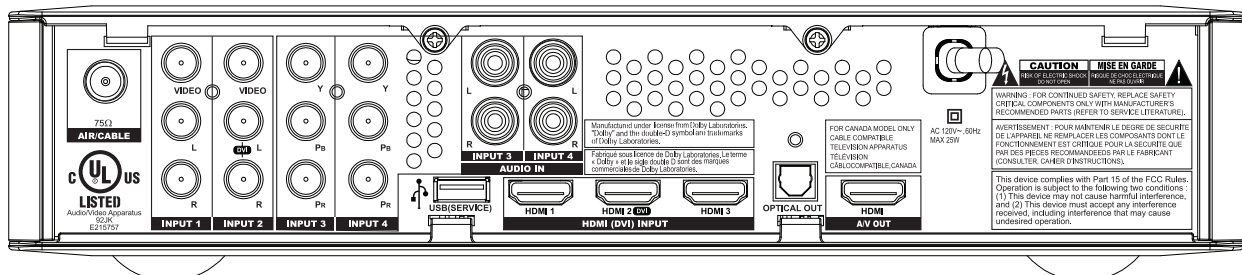

Warranty

- 1-Year Parts and Labor Warranty In-Home Service

NOTE: This AV Center is intended for use with Hitachi UltraThin monitors that include remote controls. This AVC08U does not include a remote control.

All specifications, features and dimensions are subject to change without notice. Refer to www.hitachi.us/tv for updates or more information.

Refer to website for Hitachi endorsed accessories and model numbers.

© 2008 Hitachi Ltd. All trademarks are the property of their respective owners.

Audio Video Center Back Panel